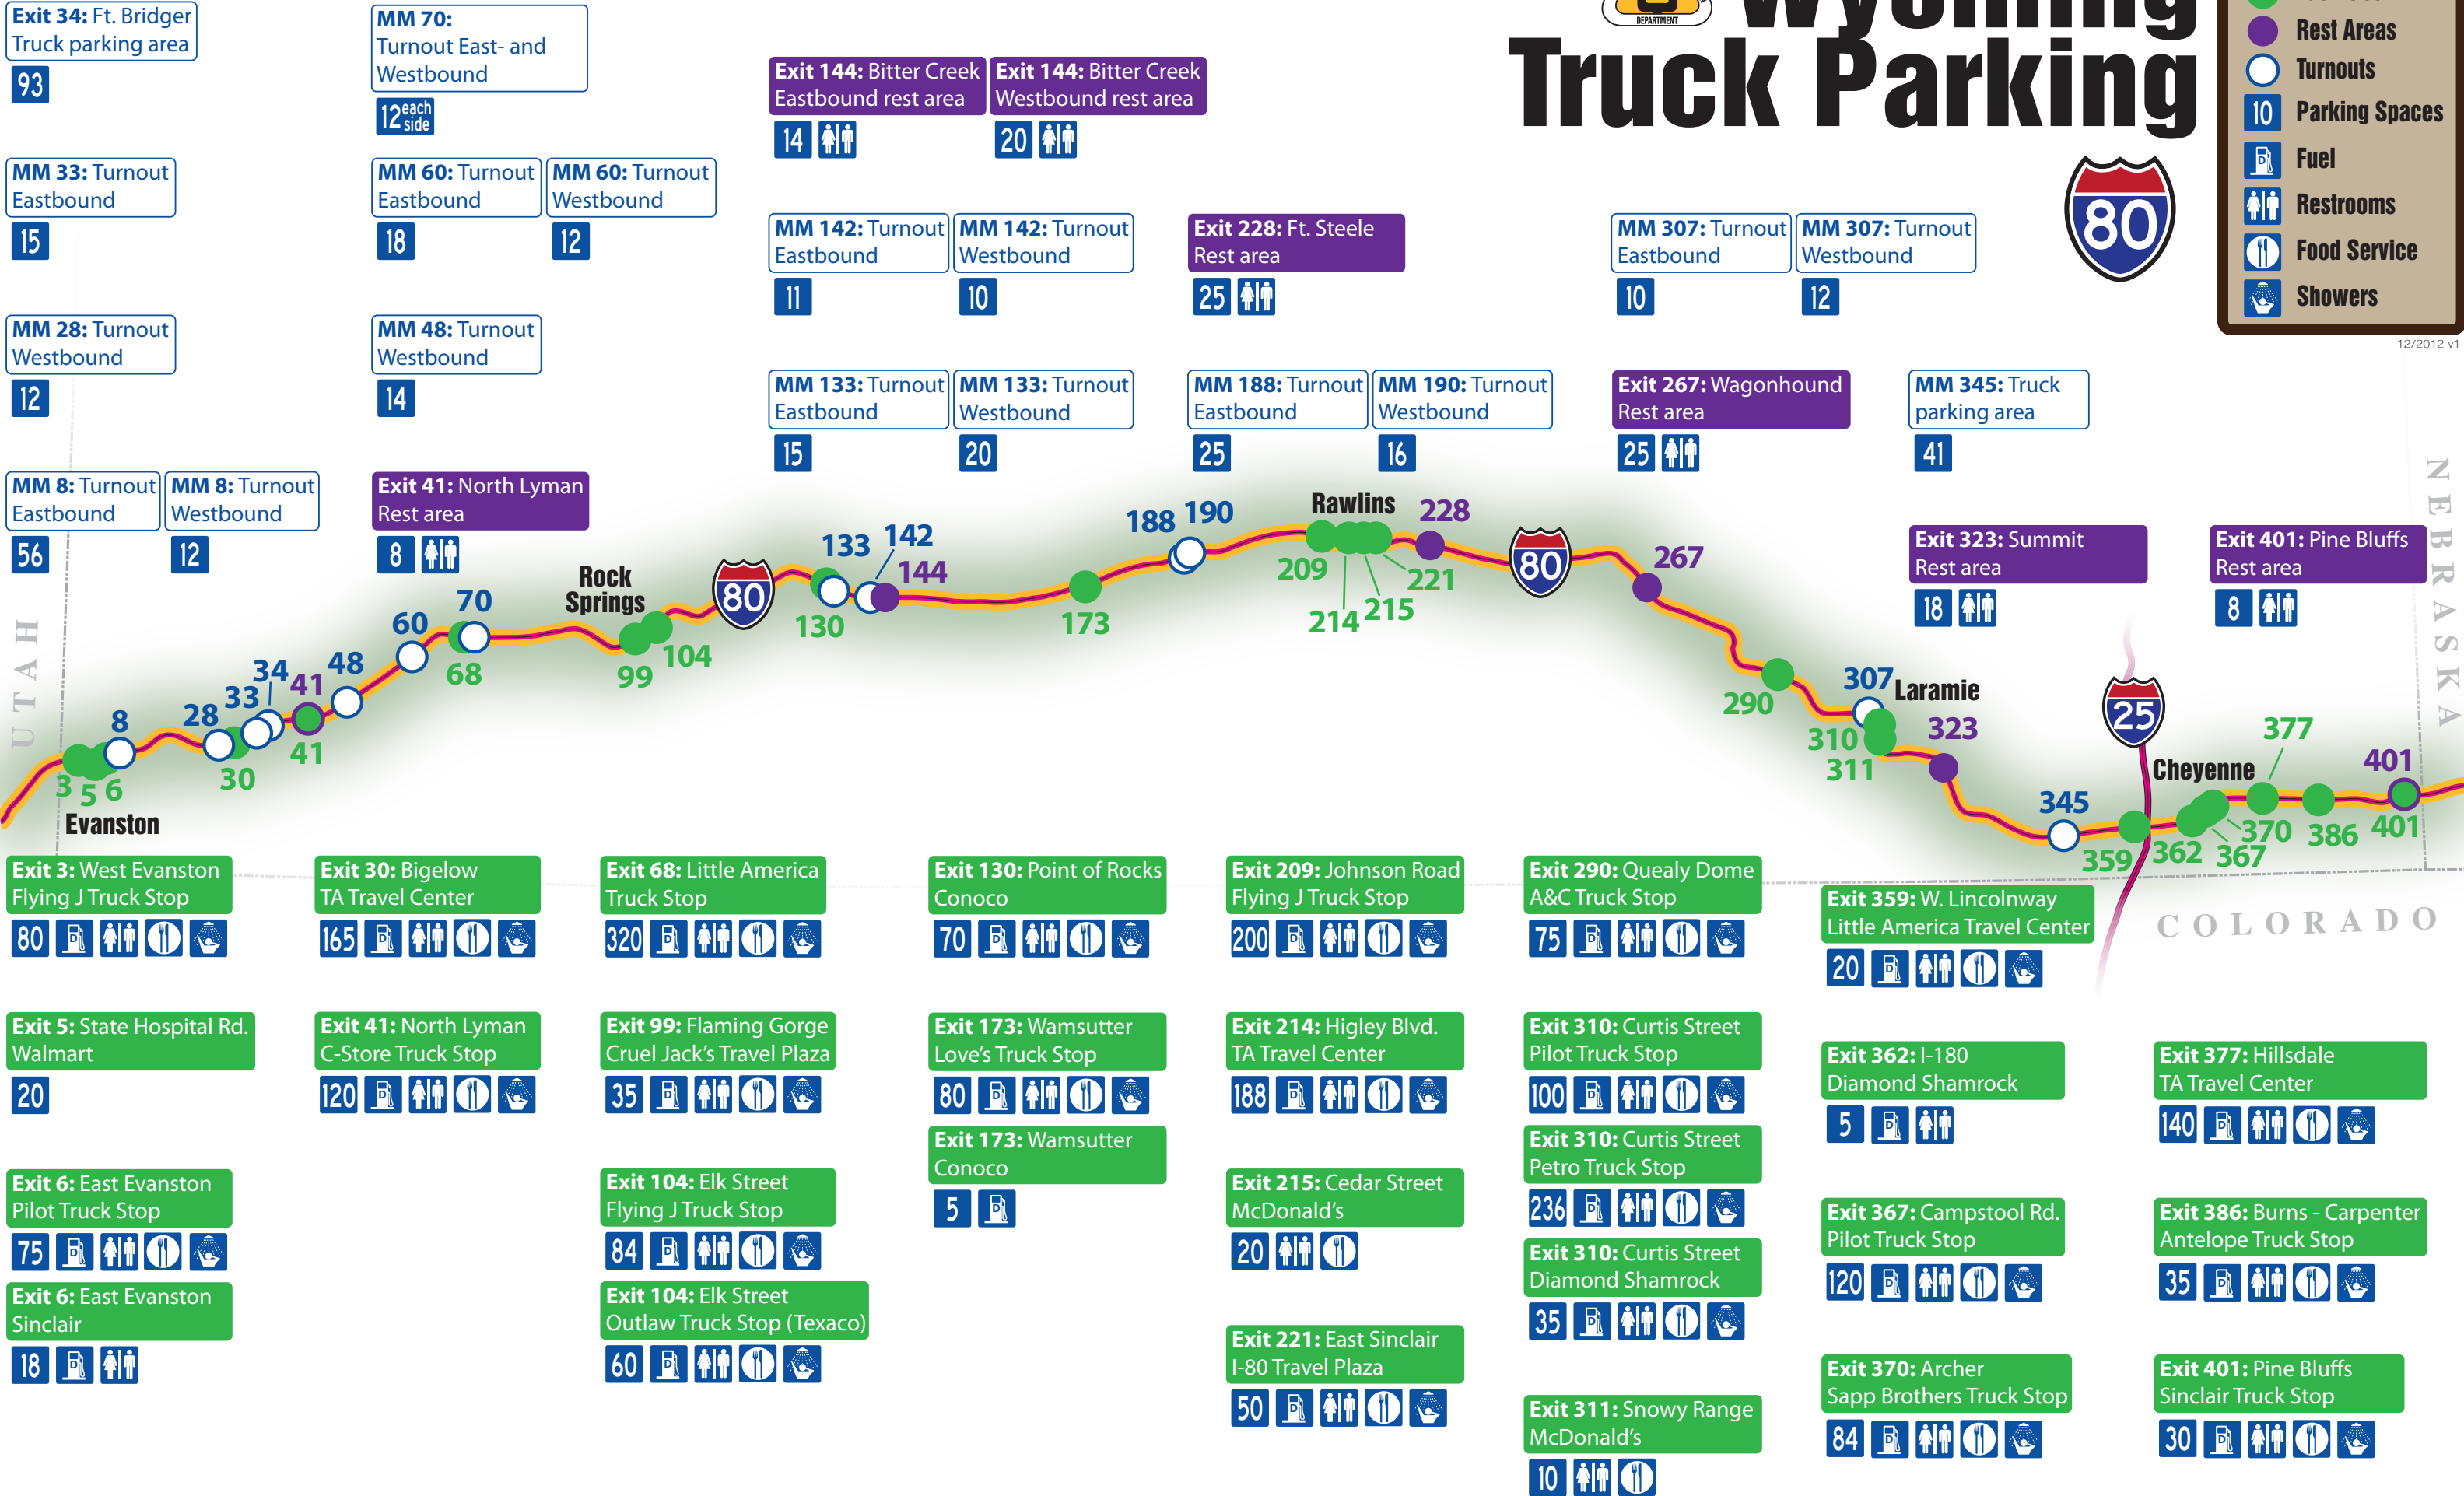

Wyoming Truck Parking

Key

- Facilities
- Rest Areas
- Turnouts
- 10 Parking Spaces
- 🛢 Fuel
- 🚻 Restrooms
- 🍴 Food Service
- 🚿 Showers

12/2012 v1

Wyoming Truck Parking

Travel Info
or
Toll Free Nationwide:
1-888-WYO-ROAD

5 each side

I-90 MM 163: Turnout East- and Westbound

4 each side

I-90 MM 30: Turnout Eastbound

5

I-90 MM 68: Turnout Westbound

5

I-90 MM 171: Turnout East- and Westbound

4 each side

I-90 MM 39: Turnout Westbound

5

I-90 MM 138: Turnout East- and Westbound

10 each side

I-90 MM 175: Turnout East- and Westbound

5 each side

Key

- I-25 Facilities
- I-90 Facilities
- Rest Areas
- Turnouts
- Parking Spaces
- Fuel
- Restrooms
- Food Service
- Showers

12/2012 v1