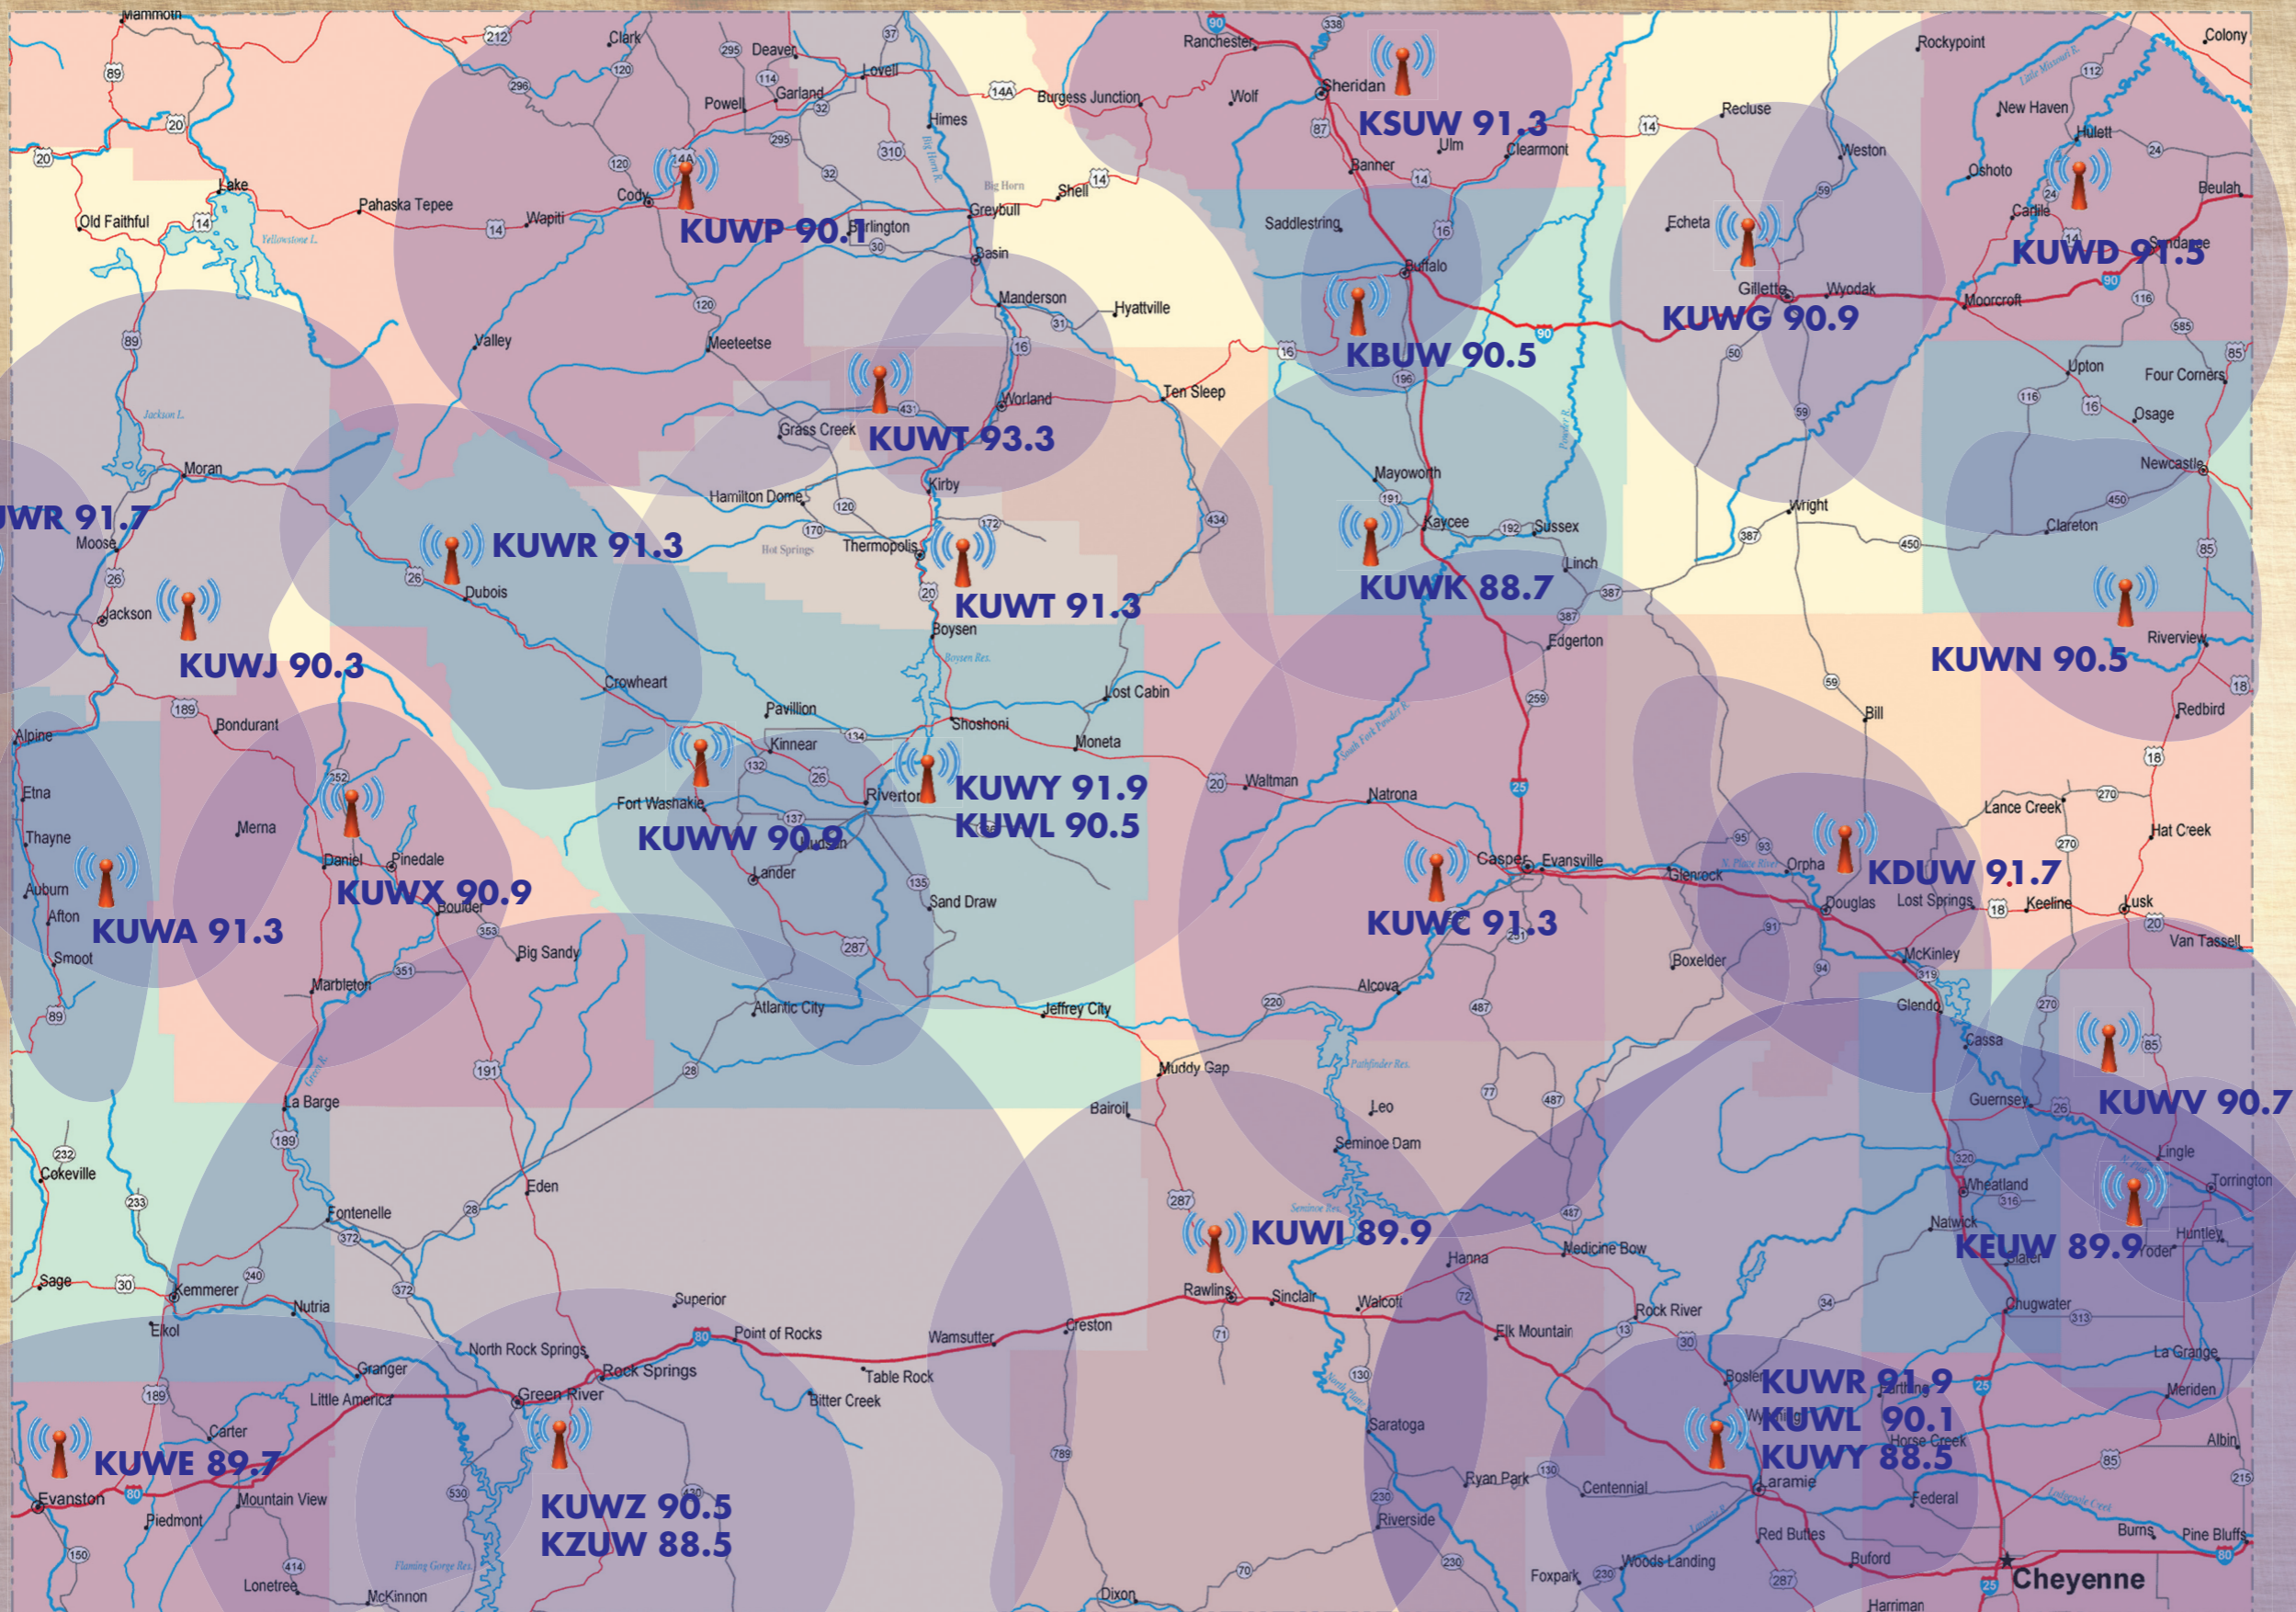

ROADMAP TO WYOMING PUBLIC RADIO

WYOMING PUBLIC MEDIA

Wyoming Public Radio
 Classical Wyoming
 Jazz Wyoming
wyomingpublicmedia.org

WPR Connects Wyoming

Wyoming Public Radio serves as a key emergency alert provider statewide, and delivers crucial Wyoming weather and road reports. Weather is broadcast twice an hour from 5-9 a.m. and 4-7 p.m.; and is reported at the top of the hour for the remaining 16 hours.

WPR reaches 90% of Wyoming and its geographic reach makes it the 3rd largest public radio network in the US. WPR is Wyoming's NPR affiliate and offers a variety of national and local programs. Wyoming Public Radio is part of the federally mandated Emergency Alert System (EAS).

The Emergency Alert System (EAS) is a national public warning system that requires TV and radio broadcasters, cable television systems, wireless cable systems, satellite digital audio radio service (SDARS) providers, direct broadcast satellite (DBS) service providers and wireline video service providers to offer to the President the communications capability to address the American public during a national emergency. The system also may be used by state and local authorities to deliver important emergency information such as AMBER (missing children) alerts and emergency weather information targeted to a specific area.