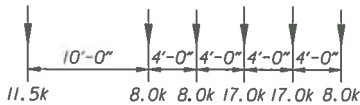

# WYDOT LOAD RATING TRUCKS

**WYOMING TYPE 3**  
GVW = 44.0 kips

**WYOMING TYPE 3S2**  
GVW = 79.9 kips

**WYOMING TYPE 3-3**  
GVW = 81.0 kips

**SU4 TRUCK**  
GVW = 54 kips

**SU5 TRUCK**  
GVW = 62 kips

**SU6 TRUCK**  
GVW = 69.5 kips

**SU7 TRUCK**  
GVW = 77.5 kips

**TYPE EV2**  
GVW = 57.5 kips

**TYPE EV3**  
GVW = 86 kips