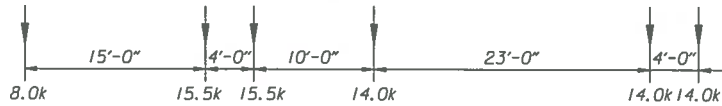

# WYDOT LOAD RATING TRUCKS

**WYOMING TYPE 3**  
GVW = 44.0 kips

**WYOMING TYPE 3S2**  
GVW = 79.9 kips

**WYOMING TYPE 3-3**  
GVW = 81.0 kips

**SU4 TRUCK**  
GVW = 54 kips

**SU5 TRUCK**  
GVW = 62 kips

**SU6 TRUCK**  
GVW = 69.5 kips

**SU7 TRUCK**  
GVW = 77.5 kips

**TYPE EV2**  
GVW = 57.5 kips

**TYPE EV3**  
GVW = 86 kips