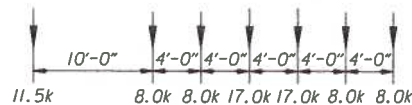

# WYDOT LOAD RATING TRUCKS

**WYOMING TYPE 3**  
GVW = 44.0 kips

**WYOMING TYPE 3S2**  
GVW = 79.9 kips

**WYOMING TYPE 3-3**  
GVW = 81.0 kips

**SU4 TRUCK**  
GVW = 54 kips

**SU5 TRUCK**  
GVW = 62 kips

**SU6 TRUCK**  
GVW = 69.5 kips

**SU7 TRUCK**  
GVW = 77.5 kips

**TYPE EV2**  
GVW = 57.5 kips

**TYPE EV3**  
GVW = 86 kips