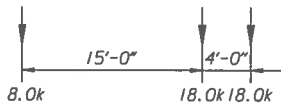

# WYDOT LOAD RATING TRUCKS

**WYOMING TYPE 3**  
GVW = 44.0 kips

**WYOMING TYPE 3S2**  
GVW = 79.9 kips

**WYOMING TYPE 3-3**  
GVW = 81.0 kips

**SU4 TRUCK**  
GVW = 54 kips

**SU5 TRUCK**  
GVW = 62 kips

**SU6 TRUCK**  
GVW = 69.5 kips

**SU7 TRUCK**  
GVW = 77.5 kips

**TYPE EV2**  
GVW = 57.5 kips

**TYPE EV3**  
GVW = 86 kips