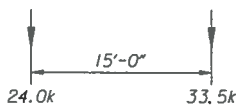

# WYDOT LOAD RATING TRUCKS

**WYOMING TYPE 3**  
GVW = 44.0 kips

**WYOMING TYPE 3S2**  
GVW = 79.9 kips

**WYOMING TYPE 3-3**  
GVW = 81.0 kips

**SU4 TRUCK**  
GVW = 54 kips

**SU5 TRUCK**  
GVW = 62 kips

**SU6 TRUCK**  
GVW = 69.5 kips

**SU7 TRUCK**  
GVW = 77.5 kips

**TYPE EV2**  
GVW = 57.5 kips

**TYPE EV3**  
GVW = 86 kips