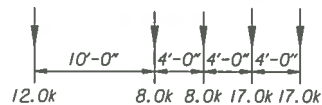

# WYDOT LOAD RATING TRUCKS

**WYOMING TYPE 3**  
GVW = 44.0 kips

**WYOMING TYPE 3S2**  
GVW = 79.9 kips

**WYOMING TYPE 3-3**  
GVW = 81.0 kips

**SU4 TRUCK**  
GVW = 54 kips

**SU5 TRUCK**  
GVW = 62 kips

**SU6 TRUCK**  
GVW = 69.5 kips

**SU7 TRUCK**  
GVW = 77.5 kips

**TYPE EV2**  
GVW = 57.5 kips

**TYPE EV3**  
GVW = 86 kips