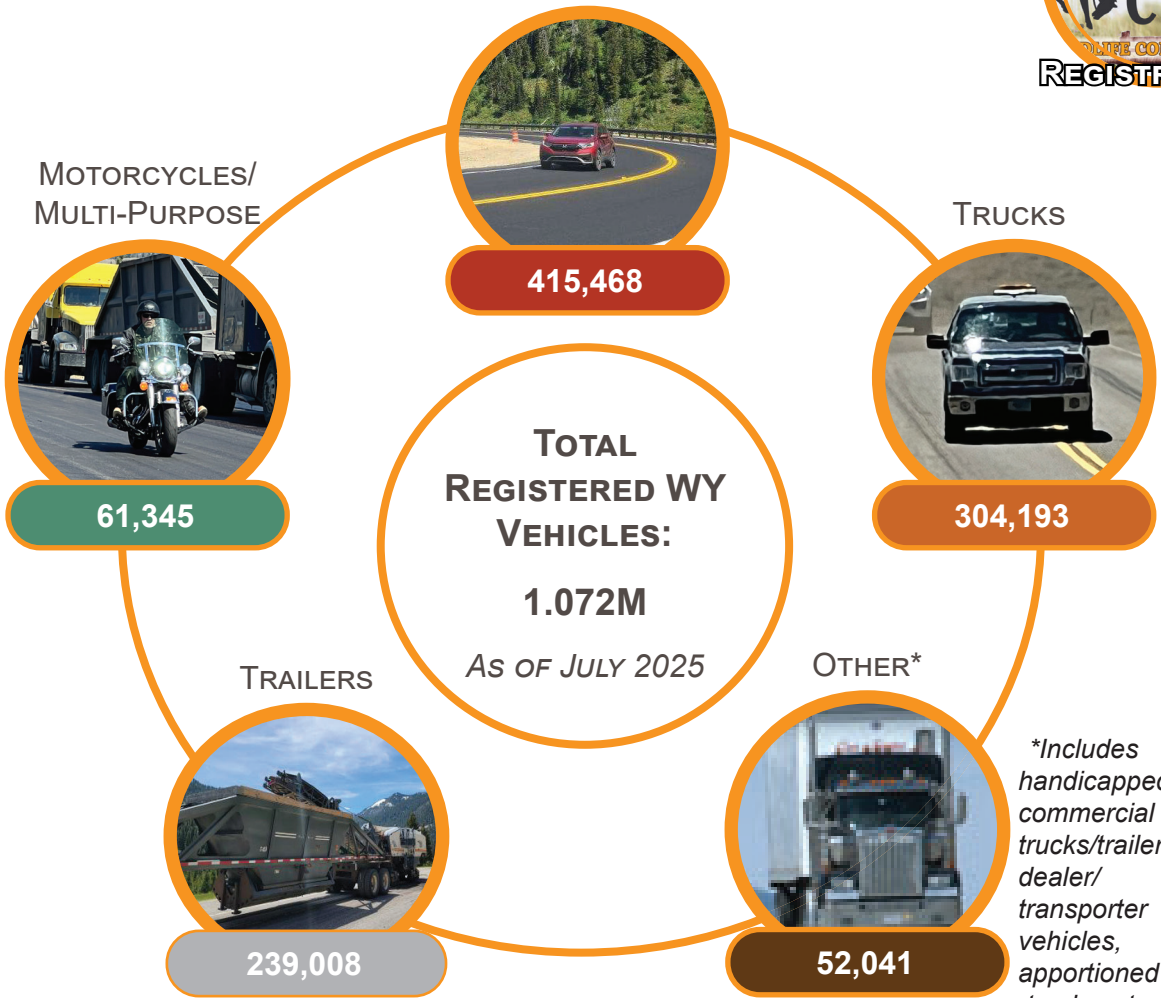

PASSENGER VEHICLES

Source: Motor Vehicle Services Program

*Includes handicapped, commercial trucks/trailers, dealer/transporter vehicles, apportioned trucks, etc